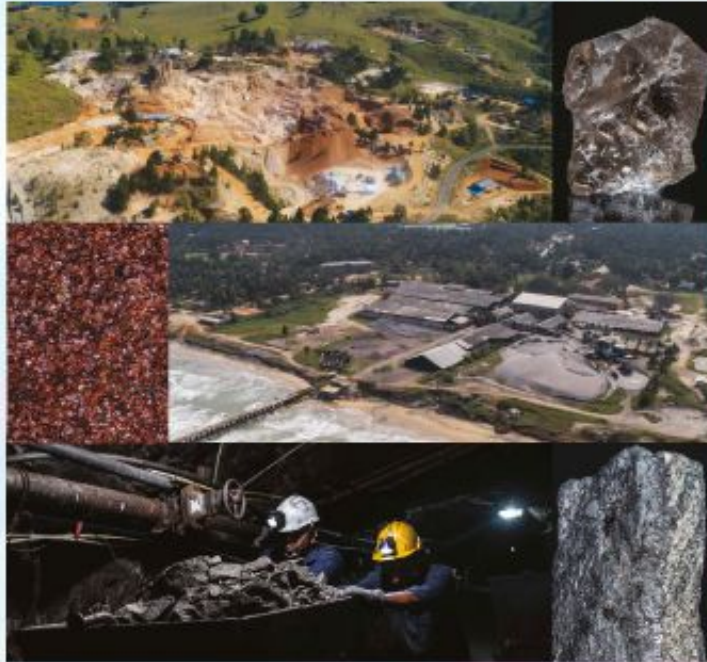

(1) Inside Kahatagaha graphite mine

(2)a Kirinda Garnet Sand

(2)b Kotikambokka Quartz

(3) Limestone & Red earth quarry at Aruwakkaru

(4) Gem Museum and gemming area at Ratnapura

Strategic Location of Sri Lanka

International Mineral & Mining Forum

Colombo | Sri Lanka
20th & 21st October 2023

Organized by,
Geological Survey and Mines Bureau
of Sri Lanka
at

Bandaranaike Memorial International
Conference Hall
20th & 21st October 2023 @ BMICH, Colombo